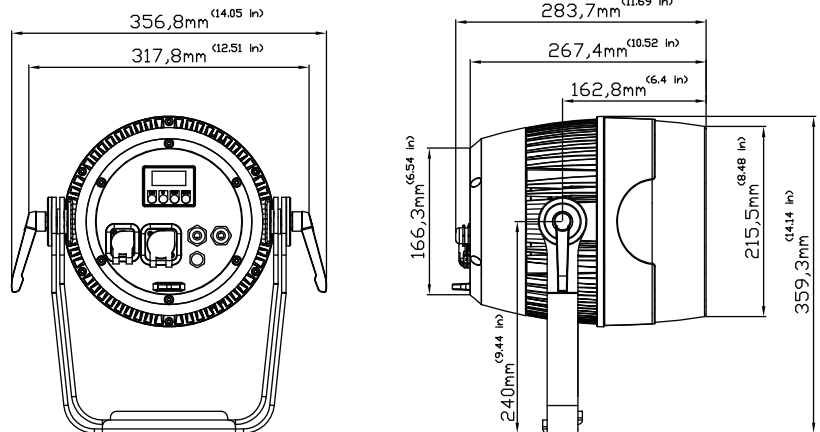

SIZE / WEIGHT

Length: 11.69" (283.7mm)
Width: 14.05" (356.8mm)
Vertical Height: 14.14" (359.2mm)
Weight: 19 lbs. (8.6 kg)

ELECTRICAL / THERMAL

AC 110-240V - 50/60Hz
158W Max Power Consumption
Multiple Unit Power Linking
5°F to 113°F (-15°C to 45°C)

PHOTOMETRIC DATA

MIN ZOOM - 7° Beam Diameter

	3 m	9.8 ft	4 m	13.1 ft	5 m	16.4 ft
7° Beam Diameter	0.3	1.0	0.39	1.3	0.47	1.5
14° Field Diameter	0.98	3.2	1.28	4.2	1.58	5.2
	lux	fc	lux	fc	lux	fc
RED LEDs	1,990	185	1,132	105	662	61
GREEN LEDs	3,534	328	2,005	186	1,219	113
BLUE LEDs	702	65	387	36	236	22
WHITE LEDs	5,789	538	342	32	2,089	194
FULL ON	9,112	847	5,183	482	3,352	311

MAX ZOOM - 55° Beam Diameter

	3 m	9.8 ft	4 m	13.1 ft	5 m	16.4 ft
55° Beam Diameter	3.12	10.2	4.16	13.6	5.2	17.1
57° Field Diameter	3.16	10.4	4.2	13.8	5.24	17.2
	lux	fc	lux	fc	lux	fc
RED LEDs	82	8	50	5	32	3
GREEN LEDs	139	13	65	6	32	3
BLUE LEDs	27	3	13	1	6	1
WHITE LEDs	245	23	120	11	59	5
FULL ON	428	40	224	21	129	12

DIMENSIONAL DIAGRAMS

*Drawings not to scale

Specifications are subject to change without notice ©Elation Professional 05/17/2022

Elation Professional USA | 6122 S. Eastern Ave. | Los Angeles, CA. 90040
323-582-3322 | 323-832-9142 fax | www.elationlighting.com | info@elationlighting.com